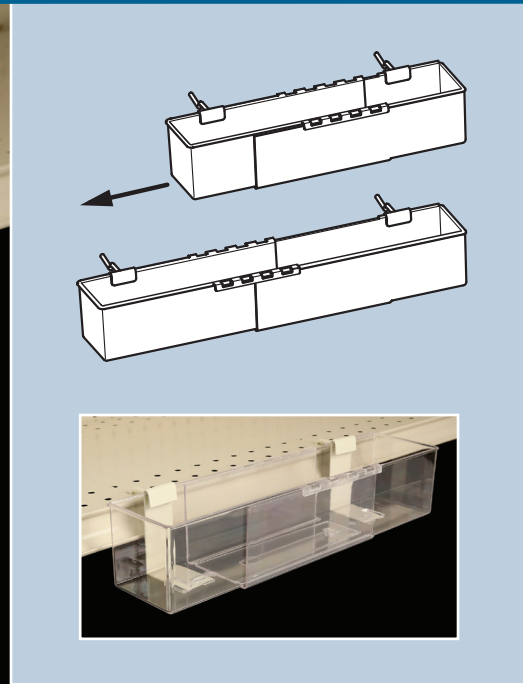

Space-Max™ Clear Adjustable Shelf Extender

Features and Benefits

- ◆ Extends into the aisle to capture customer attention
- ◆ Clear design provides 100% product visibility
- ◆ Width adjusts from 14.375" to 19" to accommodate products of various shapes and sizes
- ◆ Break-resistant construction for maximum durability
- ◆ Two included metal brackets fit most perforated gondola shelving
- ◆ Overall size is 4.375" H x 3.5" D; internal size is 2.75" H x 2.875" D
- ◆ Clear polycarbonate / beige metal brackets

Adjustable to fit products of various shapes and sizes

The Space-Max™ Clear Adjustable Shelf Extender provides the perfect solution for highlighting new or sale products or for creating cross-selling opportunities. Compatible with most perforated gondola shelves, the Shelf Extender expands product display area into the aisle to capture customer attention.

Clear break-resistant polycarbonate ensures product is 100% visible and accessible to shoppers and coordinates with any store décor. The Shelf Extender adjusts from 14.375" W to 19" W to accommodate products of various shapes and sizes.